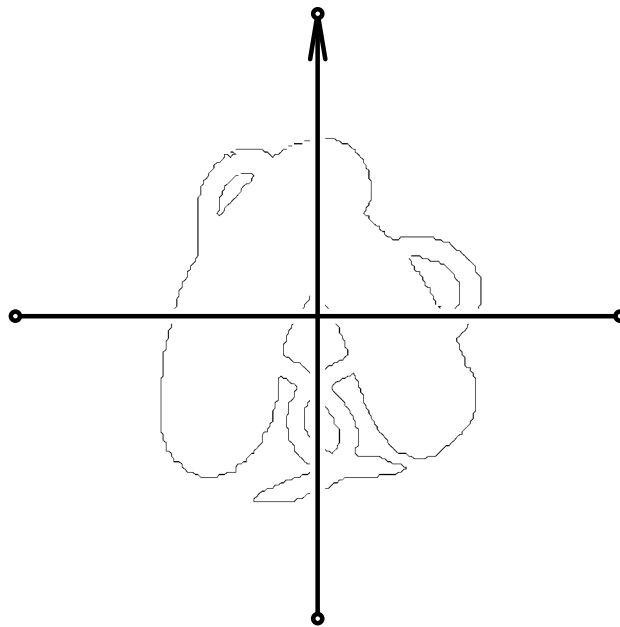

FA_02.jef

Design Size (w, h): 42.4 x 47.7 mm