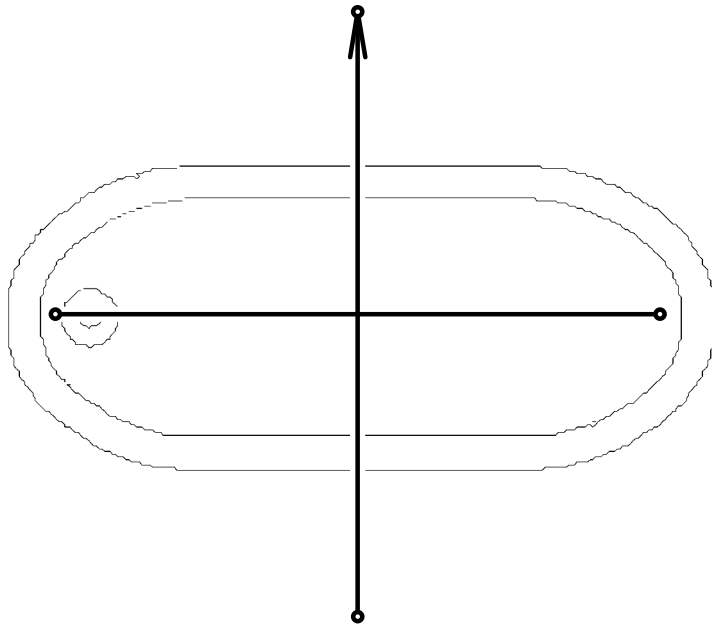

ME_01.jef

Design Size (w, h): 93.5 x 40.2 mm