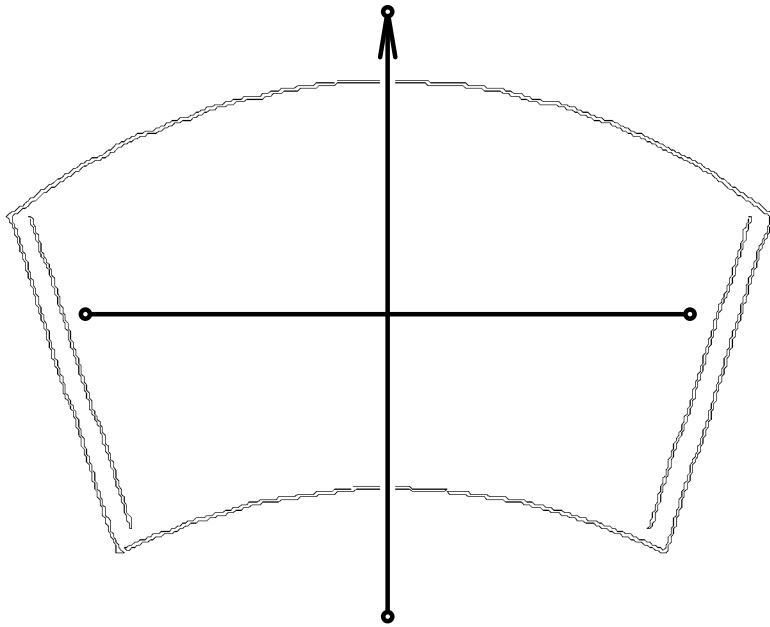

ME\_08.jef

Design Size (w, h): 100.6 x 62.3 mm