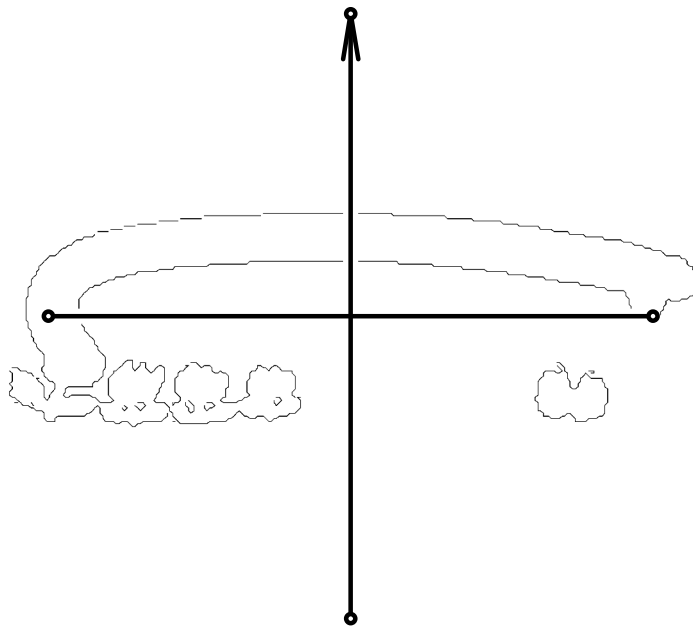

ME_10.jef

Design Size (w, h): 90.6 x 28.1 mm