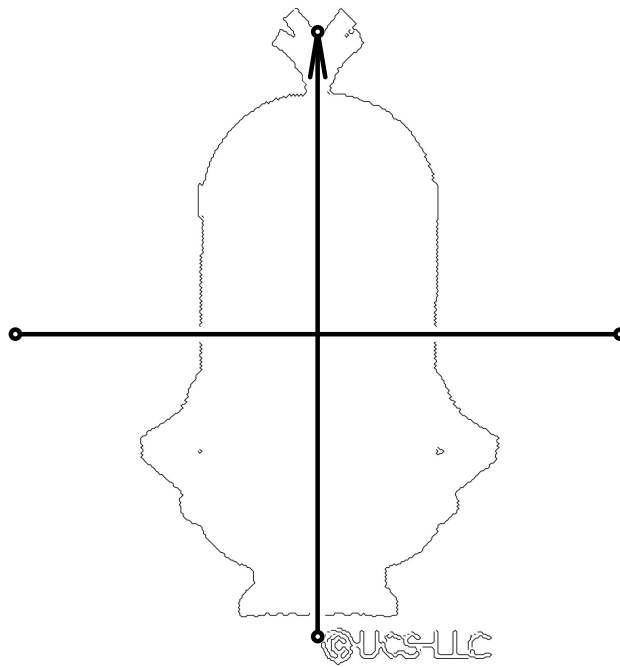

MIN_03.JEF

Design Size (w, h): 47.0 x 86.0 mm