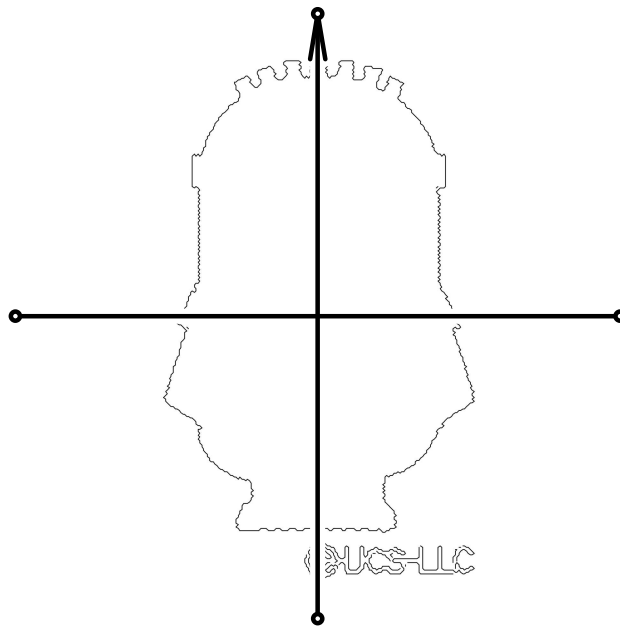

MIN_05.JEF

Design Size (w, h): 40.6 x 68.2 mm