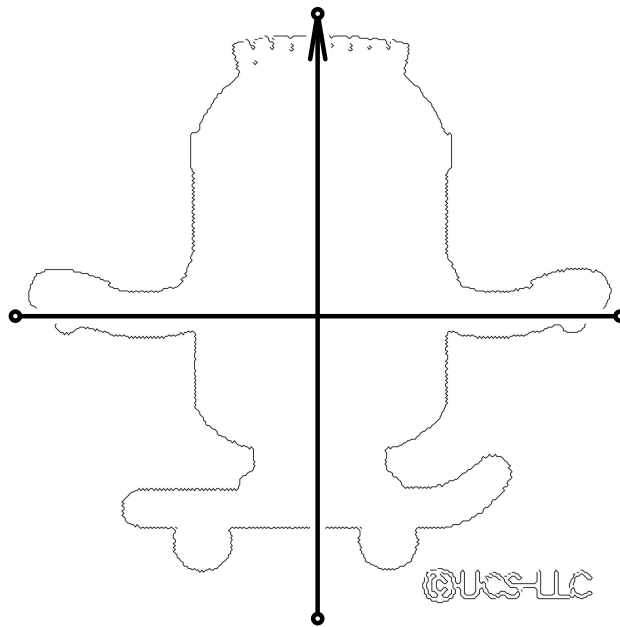

MIN_08.JEF

Design Size (w, h): 76.6 x 74.8 mm