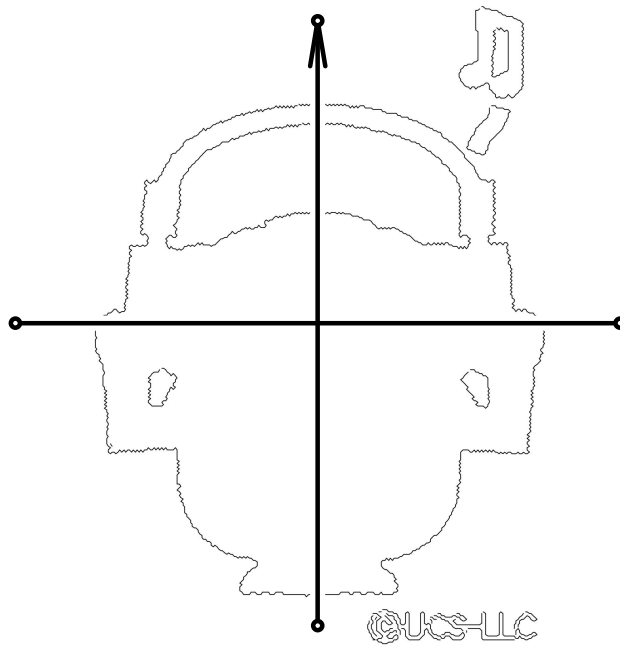

MIN_10.JEF

Design Size (w, h): 59.0 x 83.7 mm