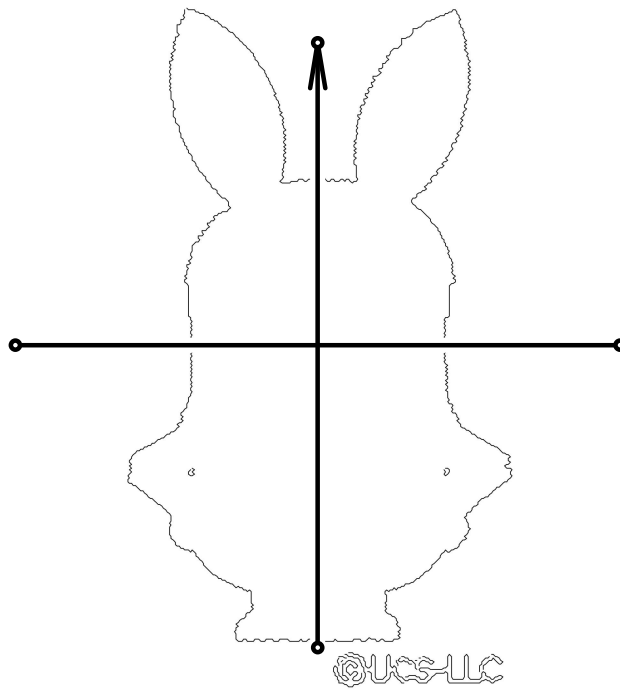

MIN_12.JEF

Design Size (w, h): 50.2 x 89.3 mm