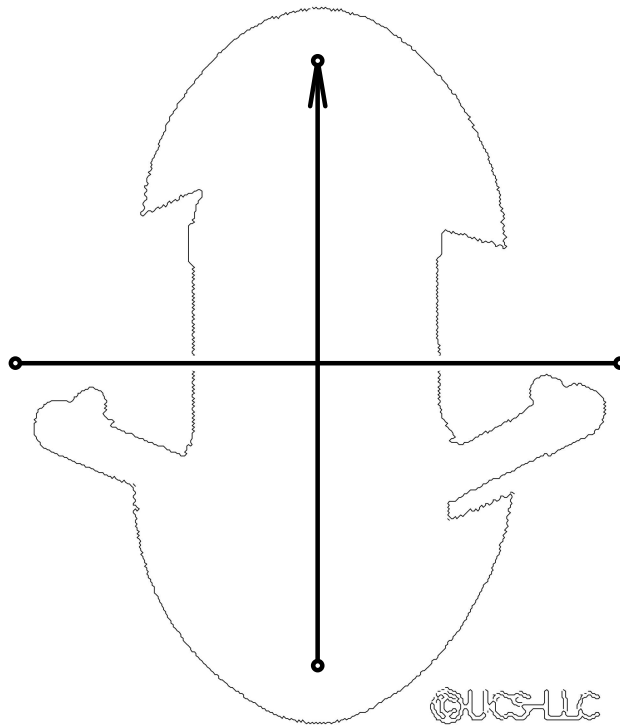

MIN\_13.JEF

Design Size (w, h): 75.2 x 94.2 mm