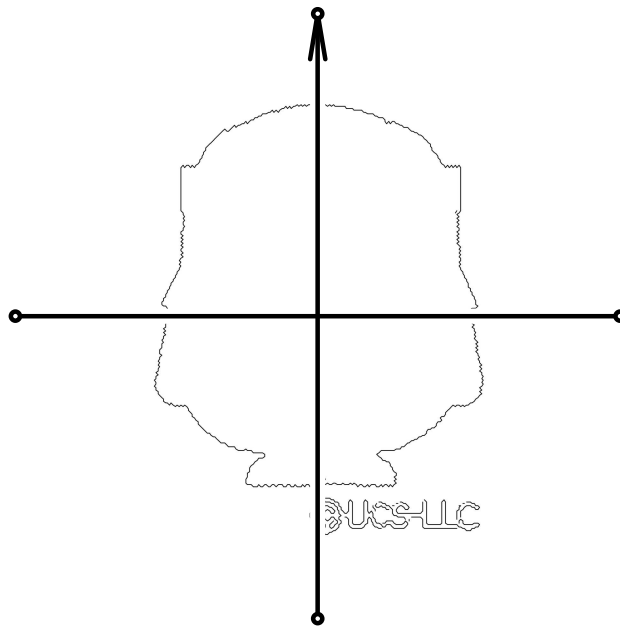

MIN_14.JEF

Design Size (w, h): 43.0 x 56.4 mm