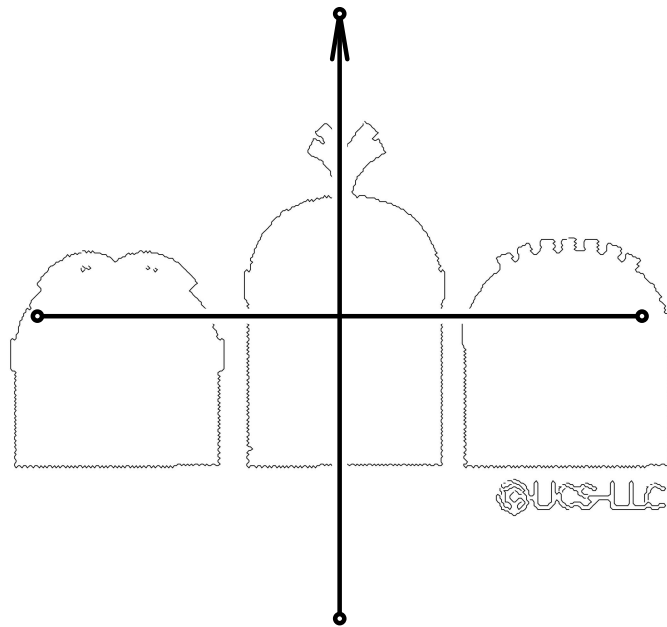

MIN\_18.JEF

Design Size (w, h): 87.2 x 51.4 mm