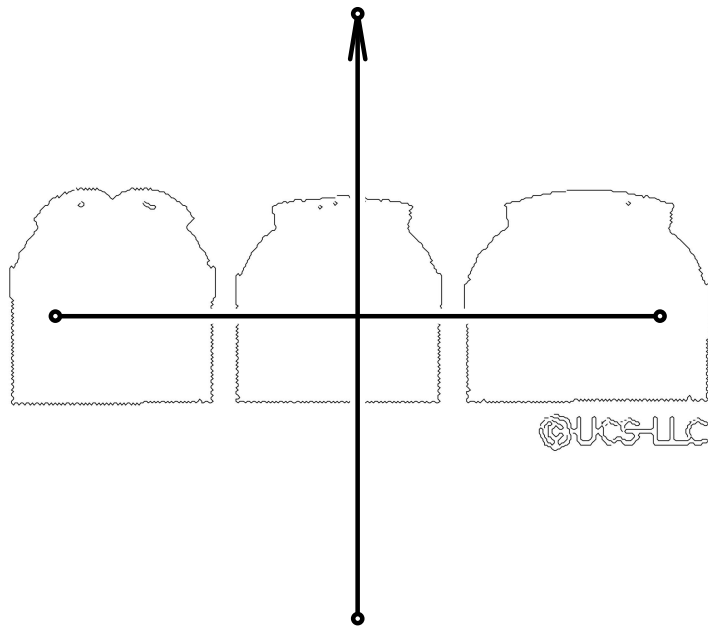

MIN_19.JEF

Design Size (w, h): 92.0 x 34.2 mm