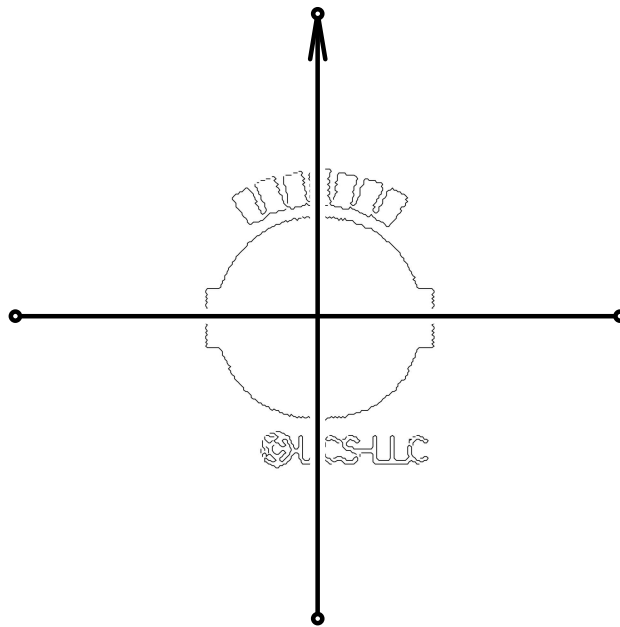

MIN_24.JEF

Design Size (w, h): 29.8 x 39.0 mm