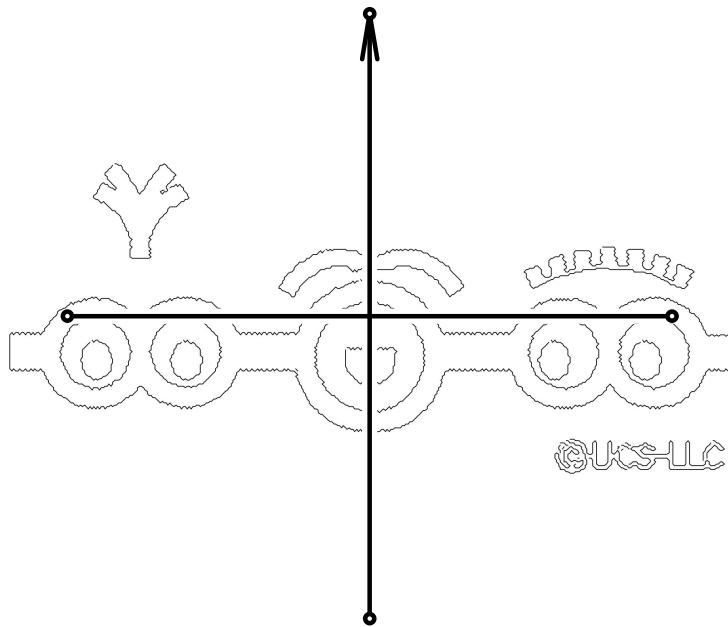

MIN_36.JEF

Design Size (w, h): 95.0 x 40.6 mm