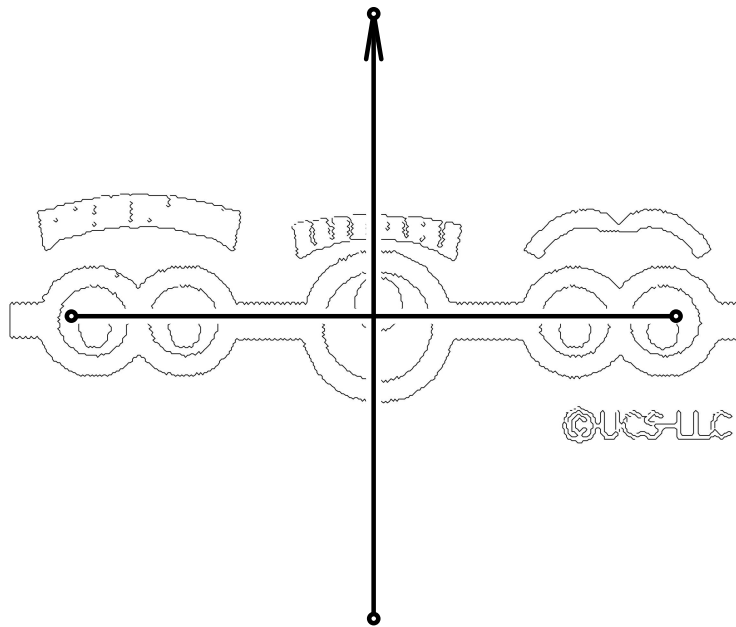

MIN\_37.JEF

Design Size (w, h): 96.0 x 32.4 mm