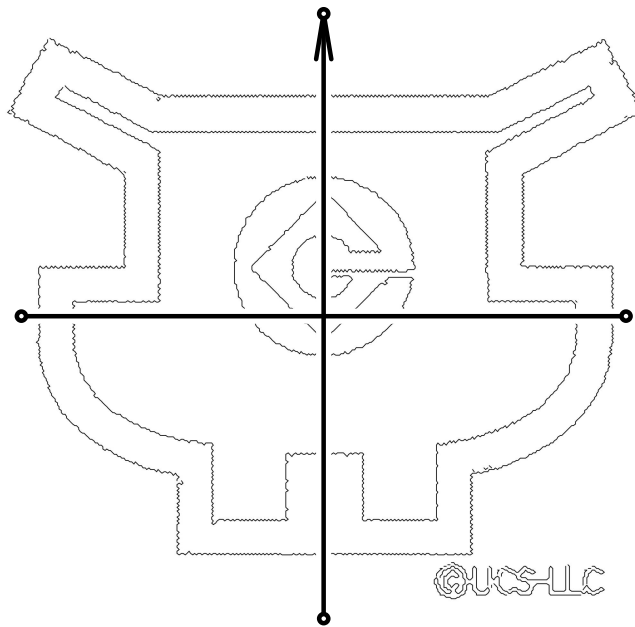

MIN_AP_03.JEF

Design Size (w, h): 83.4 x 73.6 mm