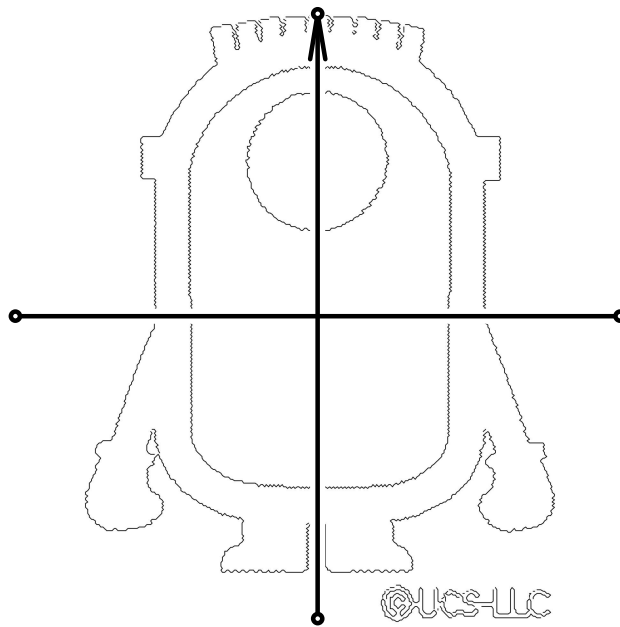

MIN_AP_04.JEF

Design Size (w, h): 61.6 x 79.6 mm