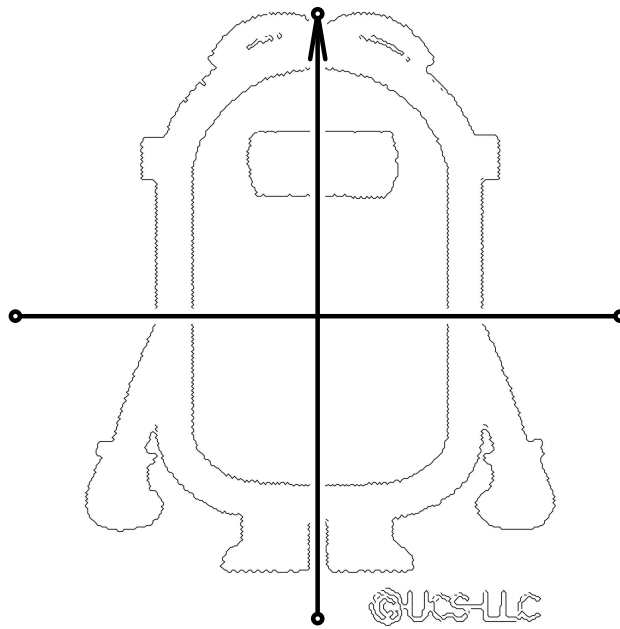

MIN_AP_06

Design Size (w, h): 61.6 x 80.6 mm