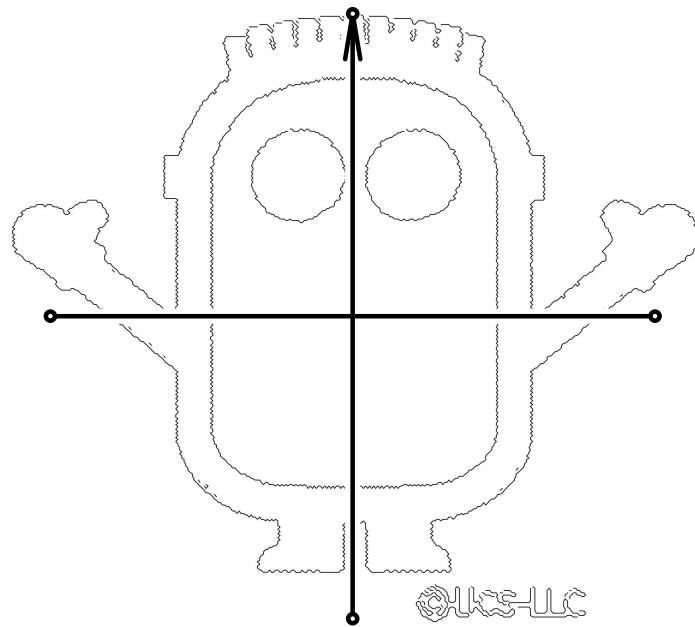

MIN_AP_07

Design Size (w, h): 90.2 x 79.6 mm