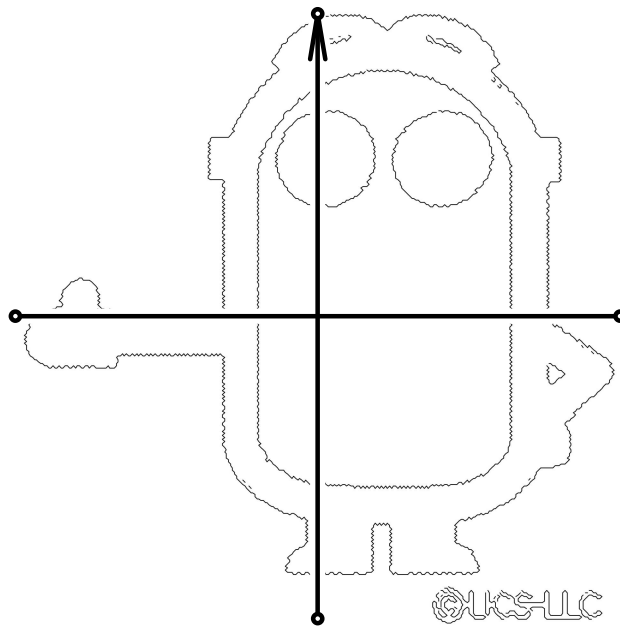

MIN\_AP\_08

Design Size (w, h): 77.4 x 80.0 mm