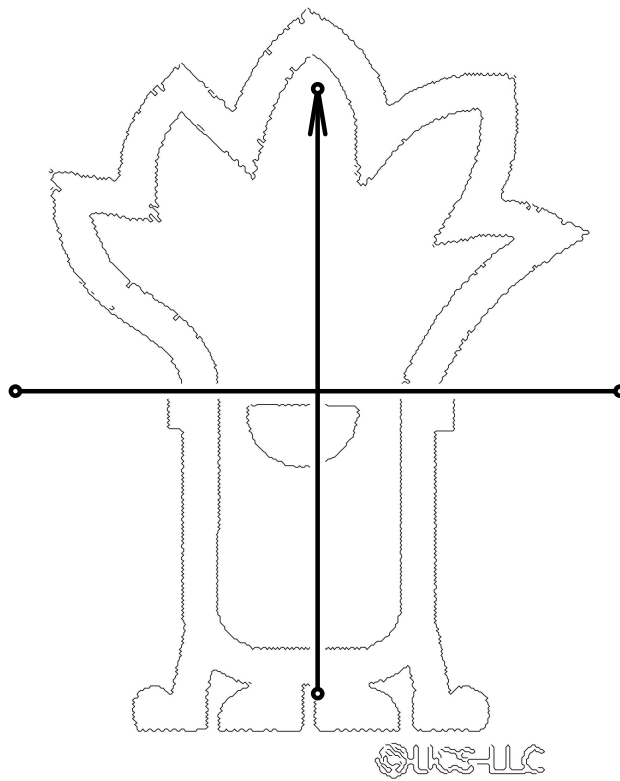

MIN\_AP\_09

Design Size (w, h): 71.0 x 101.2 mm