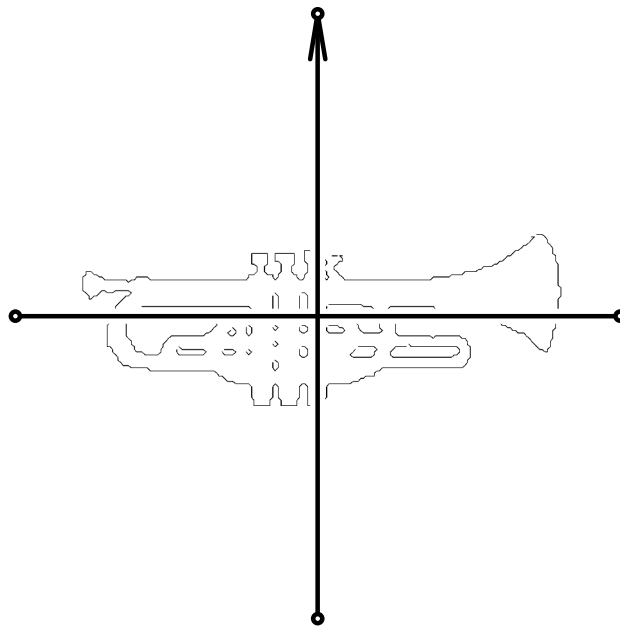

MU_02.jef

Design Size (w, h): 63.1 x 22.6 mm