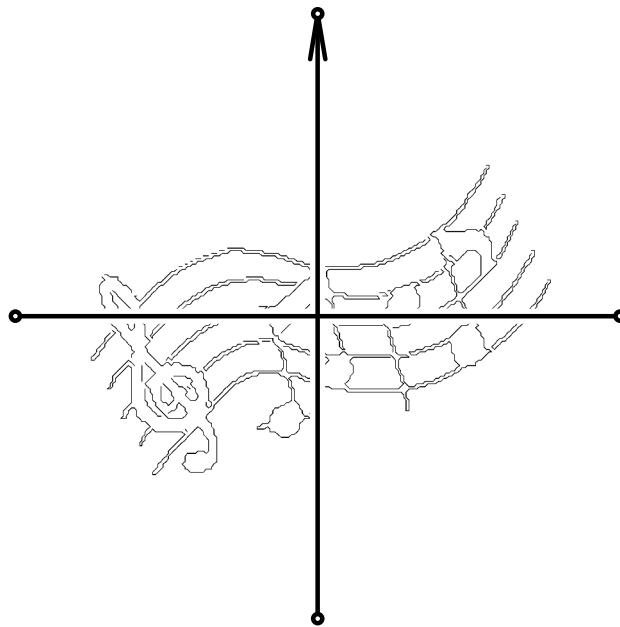

MU_05.jef

Design Size (w, h): 60.4 x 40.8 mm